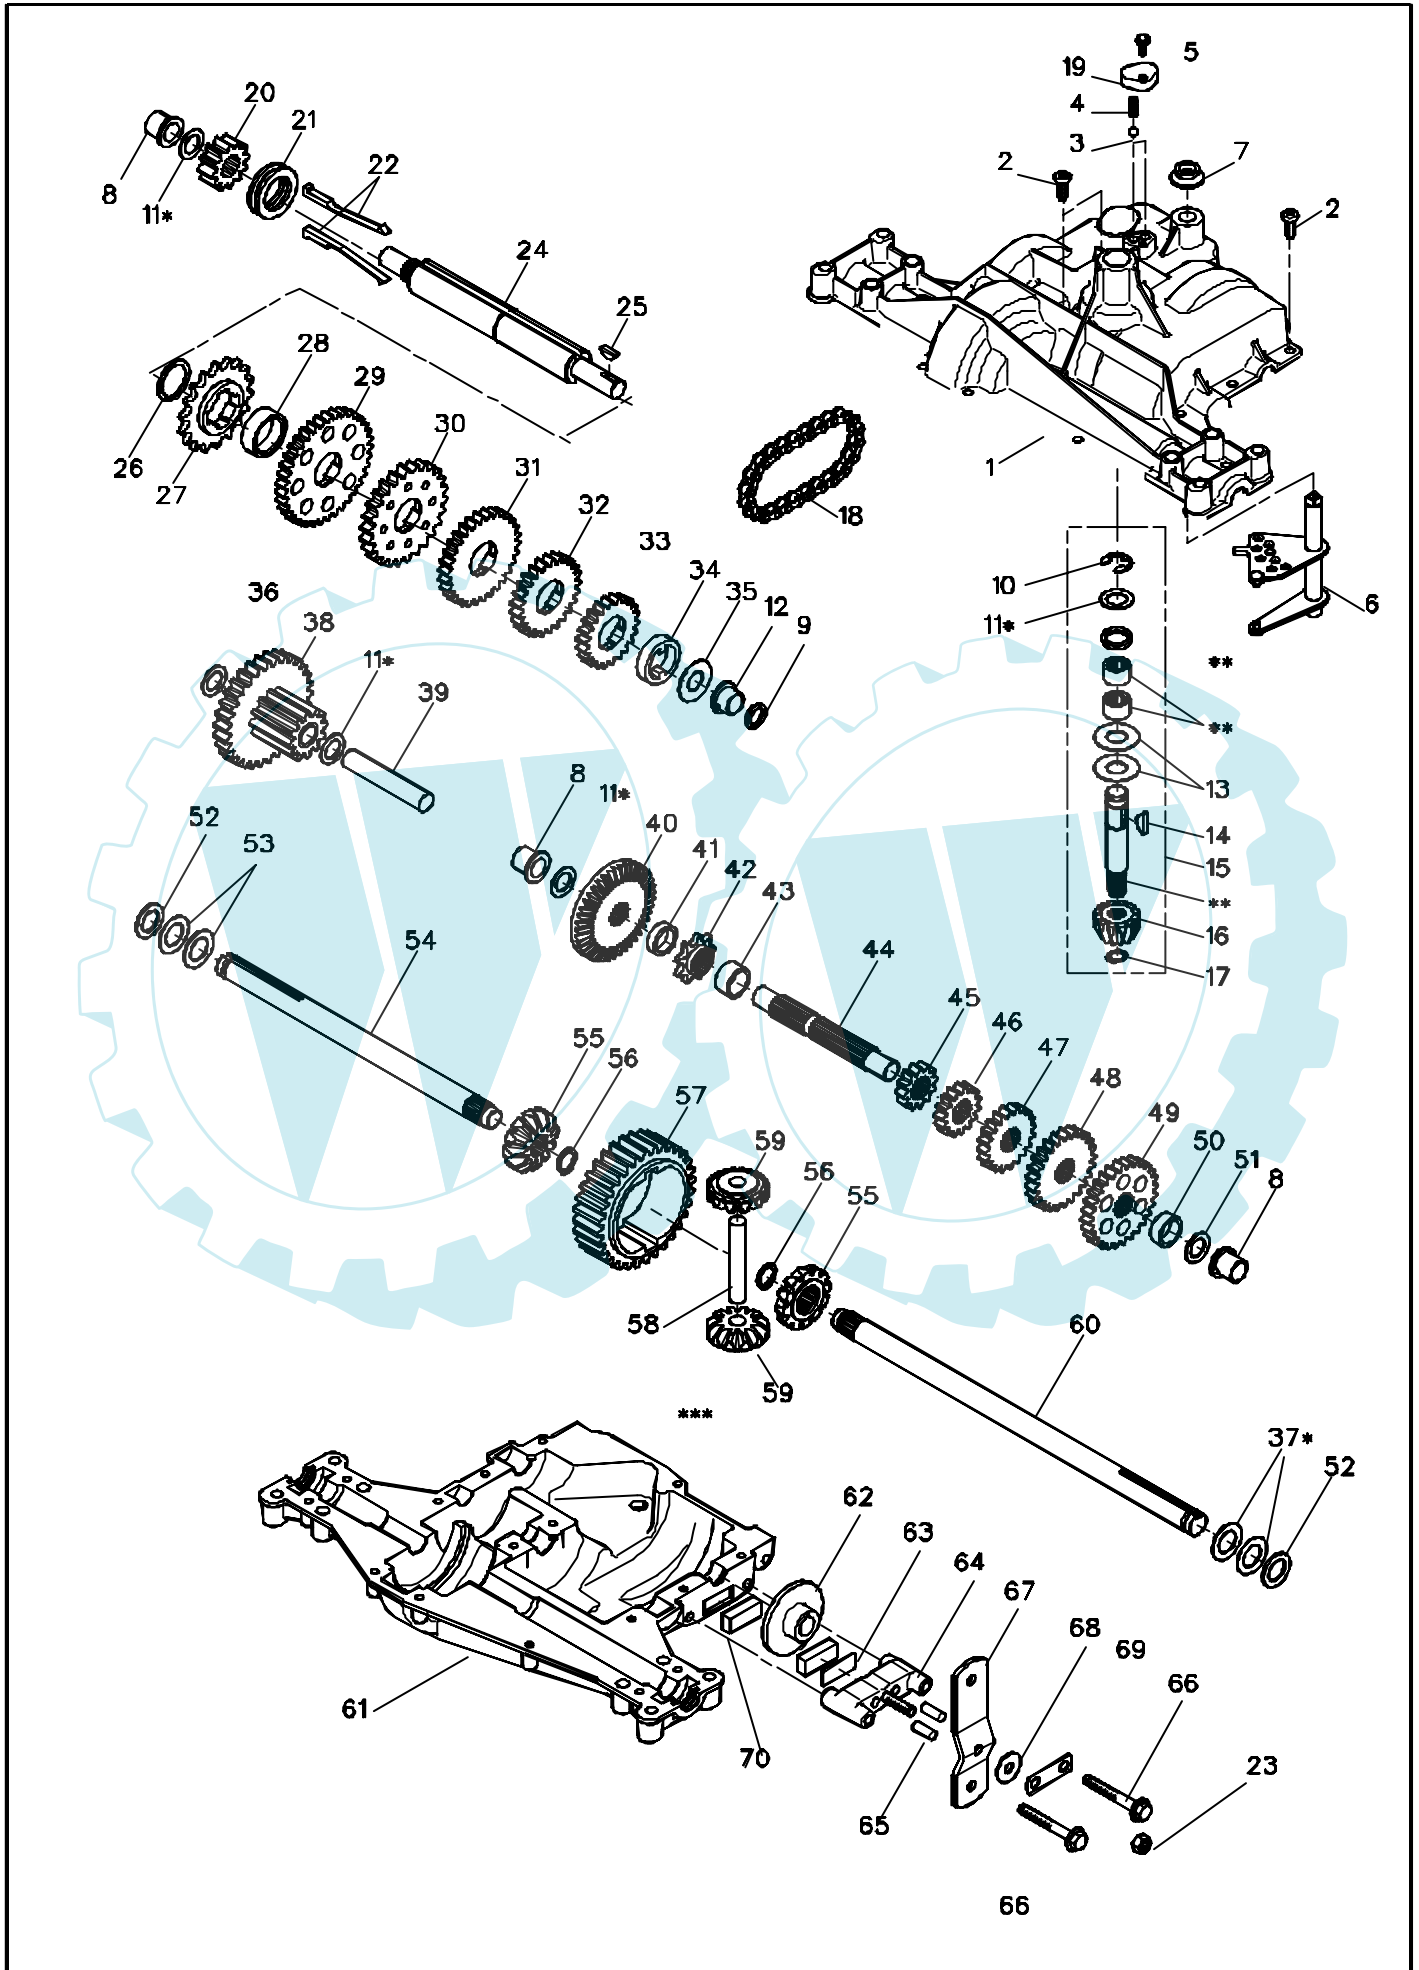

Pos.	PN ELX	MEP P\ n°	DESCRIPTION	Q.ty	Pos.	PN ELX	MEP P\ n°	DESCRIPTION	Q.ty
1	519537700	DANA5962-P	Housing, Upper	1	37	519541300	DANA4691	Assy, Kit,750 Shaft	1*
2	519537800	DANA1919	Screw, Tapping, 1/4-20	16	38	519541400	DANA6358	Assy, Gear, 12T & 30T	1
3	519537900	DANA5947	Ball, Detent	2	39	519541500	DANA3967	Shaft, Idler	1
4	519538000	DANA5948	Spring, Detent	2	40	519541600	DANA7003	Gear, Bevel, 36T	1
5	519538100	DANA840052	Screw, Tapping 10-24	1	41	519541700	DANA3630	Spacer,781X1.00X .281	1
6	519538200	DANA6517	Assy, Kit, Shifter	1	42	519541800	DANA3645	Sprocket, 9T	1
7	519538300	DANA7010	V-Ring	1	43	519541900	DANA5016	Spacer,.781X 1.00X.494	1
8	519538400	DANA5510	Bearing, Flange	3	44	519542000	DANA5015	Shaft, Drive	1
9	519538500	DANA5508	Seal, Oil	1	45	519542100	DANA5364	Gear, Spur, 12T	1
10	519538600	DANA1106	Ring, Retaining	1	46	519542200	DANA5406	Gear, Spur, 15T	1
11	519538700	DANA4689	Assy, Kit, Shim	4*	47	519542300	DANA3866	Gear, Spur, 20T	1
12	519538800	DANA5511	Bearing, Flange	1	48	519542400	DANA3719	Gear, Spur, 25T	1
13	519538900	DANA3876	Washer,632 X 1.38 X .046	2	49	519542500	DANA3868	Gear, Spur, 28T	1
14	519539000	DANA1746	Key, Woodruff,	1	50	519542600	DANA3714	Spacer.781 X1.00 X .375	1
15	519539100	DANA6205	Assy, Kit, Input Shaft	1	51	519542700	DANA1145	Washer.632X1.00X.060	1
16	519539200	DANA5620	Pinion, Bevel, 12T	1	52	519542800	DANA5130	Washer, Neoprene	2
17	519539300	DANA3624	Ring, Retaining	1	53	519542900	DANA3184	Washer .758X1.25X.031	2
18	519539400	DANA3625	Chain, 24 Pitches	1	54	519543000	DANA5529-1	Axle, LH	1
19	519539500	DANA5950	Cover, Detent	1	55	519543100	DANA5622	Gear, Miter, 12T	2
20	519539600	DANA5627	Gear, Spur, 12T	1	56	519543200	DANA5270	Ring, Retaining	2
21	519539700	DANA5303	Collar, Clutch	1	57	519543300	DANA3839	Gear, Spur, 32T	1
22	519539800	DANA4758	Assy, Kit, Clutch Keys	1	58	519543400	DANA3919	Shaft, Cross	1
23	519539900	DANA3847	Nut, Lock, 5/16-24	1	59	519543500	DANA5623	Gear, Miter, 12T, Idler	2
24	519540001	DANA5737	Shaft, Intermediate	1	60	519543600	DANA5529-2	Axle, RH	1
25	519540100	DANA1375	Key, Woodruff,	1	61	519543700	DANA5304-M	Housing, Lower	1
26	519540200	DANA3627	Ring, Retaining	1	62	519543800	DANA5960	Disc, Brake	1
27	519540300	DANA3830	Sprocket, 18T	1	63	519543900	DANA3758	Spacer, Brake Puck	1
28	519540400	DANA3841	Spacer, 1.13 X1.45X.494	1	64	519544000	DANA5554	Jaw, Brake	1
29	519540500	DANA5365	Gear, Spur, 37T	1	65	519544100	DANA3843	Pin, Dowel	2
30	519540600	DANA5407	Gear, Spur, 35T	1	66	519544200	DANA5562	Screw, 5/16-18 X 2.35	2
31	519540700	DANA3867	Gear, Spur, 30T	1	67	519544300	DANA7024	Lever, Actuating	1
32	519540800	DANA3783	Gear, Spur, 25T	1	68	519544400	DANA3760	Washer .321X1.00 .055	1
33	519540900	DANA3869	Gear, Spur, 22T	1	69	519544500	DANA5555	Bracket, Anti-Rotation	1
34	519541000	DANA5027	Spacer,1.133X1.50X.375	1	70	519544600	DANA3907	Puck, Friction	2
35	519541100	DANA3628	Washer,.64X1.37X.061	1	71	519544700	DANA4300	Grease	1
36	519541200	DANA1425	Washer, .63 X1.0 X.046	1					

* Use in various combinations to maintain proper clearances

*** Silicone Sealant to be applied between upper and lower housings (use Loctite Ultra Gray Silicone 5699 or equivalent)